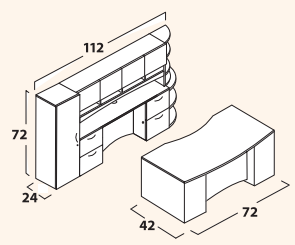

# Vista

THE  
MAVERICK DESK  
COLLECTION

**CONFIGURATIONS**

Shown on front - Executive Unit in Rosewood, Pewter Brush modesty, H6 handles, framed frosted glass doors

- VS1**
- 1 VSDC4272BB \$1,605
  - 1 VSCE2472FF \$1,275
  - 1 VSHD1672 \$1,200
  - 1 VSBRL1542 \$340
  - 1 VSBRR1542 \$340
  - 1 VSBRR2430 \$440
  - 1 VSBRL2430 \$440
  - 1 VSBRR2430 \$440
- \$5,640**