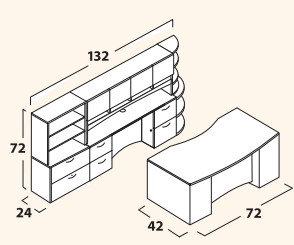

1. **VS3**
2. 1 VSDC4272BB $1,605
   - 1 VSCE2472FF $1,275
   - 1 VSHD1672 $1,200
   - 1 VSBRR1542 $340
   - 1 VSBRR2430 $440
   - 1 VSL22436L $675
   - 1 VSHB1542 $430
3. **$5,965**