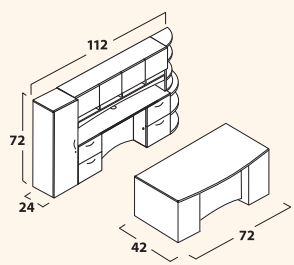

1. **VS5**
2. 1 VSDF4272BB $1,660
   - 1 VSCE2472FF $1,275
   - 1 VSHD1672 $1,200
   - 1 VSBRR1542 $340
   - 1 VSBRR2430 $440
   - 1 VSTL2472 $740
3. **$5,655**