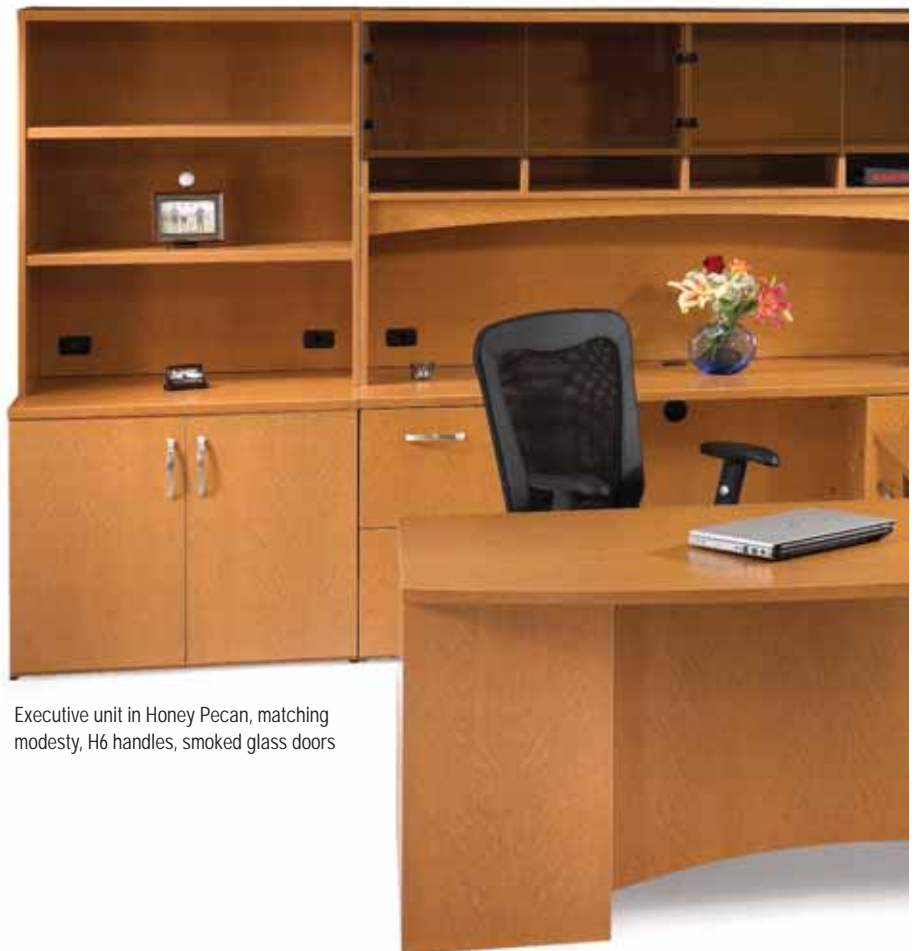

VISTA | Enter a Fresh Wave...

Executive styling that preserves an elegant presence and provides a full array of storage. The transitional curvilinear designs of the desk and hutch add an alternative flair. Choose from an extensive variety of components in solid, textured or wood-grain colors. Match or contrast colors on edges, bases, modesties and tops to create your own designs.

STANDARD FEATURES

- Full pedestals with full-extension ball bearing slides on all drawers for smooth articulation
- 3mm-thick worksurface edge banding for appearance and durability
- Pedestal drawers are locking for security
- Choice of standard handles on all pedestal drawers for added styling

Executive unit in Honey Pecan, matching modesty, H6 handles, smoked glass doors