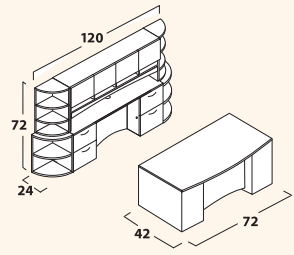

1. **VS4**
2. 1 VSDF4272BB $1,660
   - 1 VSCE2472FF $1,275
   - 1 VSHD1672 $1,200
   - 1 VSBRL1542 $340
   - 1 VSBRR1542 $340
   - 1 VSBRR2430 $440
   - 1 VSBRL2430 $440
   - 1 VSBRR2430 $440
3. **$5,695**