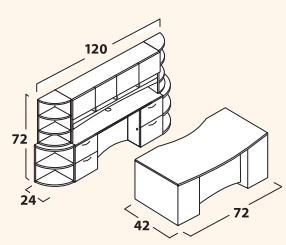

# Vista

THE  
MAVERICK DESK  
COLLECTION

**CONFIGURATIONS**

Shown on front - Executive Unit in Rosewood, Pewter Brush modesty, H6 handles, framed frosted glass doors

- VS1**
- 1 VSDC4272BB \$1,605
  - 1 VSCE2472FF \$1,275
  - 1 VSHD1672 \$1,200
  - 1 VSBRL1542 \$340
  - 1 VSBRR1542 \$340
  - 1 VSBRR2430 \$440
  - 1 VSBRL2430 \$440
  - 1 VSBRR2430 \$440
- \$5,640**