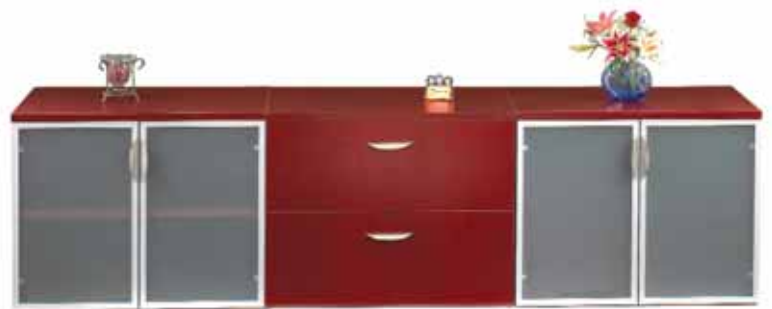

Conference Room Credenza (three pieces) in Rosewood, H5S handles, framed frosted glass doors