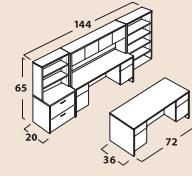

1. **MM5**
2. 1 MMD3672 $825
   - 1 MMC2072 3 $805
   - 1 MMH72WD $790
   - 1 MMLF202 $600
   - 1 MMBCH $290
   - 1 MMBC3665 $470
   - **$3,780**