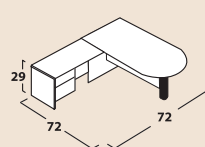

1. **MM10L**
2. 1 MMBD3672L $640
   - 1 MMRA2436L $515
   - **$1,155**