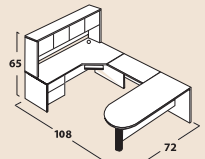

1. **MM22L**
2. 1 MMBD3072L $600
   - 1 MMBR2442 $225
   - 1 MMCD72 4L $685
   - 1 MMH72WD $790
   - **$2,300**