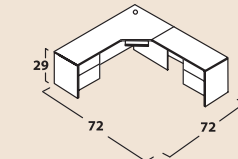

1. **MM14R**
2. 1 MMCD72 4L $685
   - 1 MMRA2436R $515
   - **$1,200**