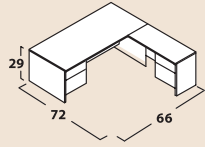

1. **MM7R**
2. 1 MMS3066L $620
   - 1 MMRA2442R $535
   - **$1,155**