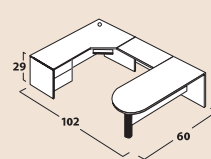

1. **MM21L**
2. 1 MMBD3060L $525
   - 1 MMBR2042 $170
   - 1 MMCD60 2L $655
   - **$1,350**