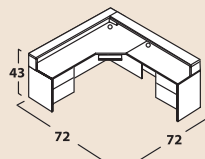

1. **MM25R**
2. 1 MMCD72 4L $685
   - 1 MMRA2436R $515
   - 1 MMRB72 $460
   - 1 MMRBR60R $365
   - 1 MM GR234 $45
   - **$2,070**

* "R" or "L" to indicate the position of the return. Configurations are a small sample of total available. Consult price list for details and for current pricing. Prices shown are manufacturer's suggested retail.