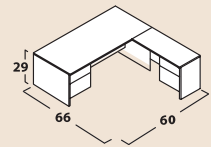

1. **MM6R**
2. 1 MMS3060L $555
   - 1 MMRA2036R $450
   - **$1,005**