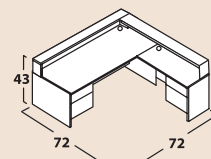

1. **MM23R**
2. 1 MMS3072L $630
   - 1 MMRA2442R $535
   - 1 MMRB72 $460
   - 1 MMRBR60R $365
   - 2 MM GR234 $90
   - **$2,080**