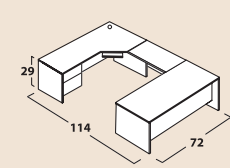

1. **MM19L**
2. 1 MMS3672R $665
   - 1 MMBR2442 $225
   - 1 MMCD72 4L $685
   - **$1,575**