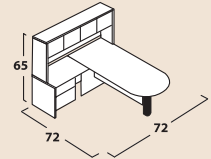

1. **MM11L**
2. 1 MMBD3672L $640
   - 1 MMRA2436L $515
   - 1 MMH72WD $790
   - **$1,945**