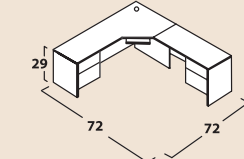

1. **MM13R**
2. 1 MMCD66 4L $715
   - 1 MMRA2436R $515
   - **$1,230**