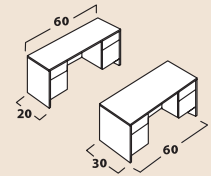

CONFIGURATIONS

Shown on front - MM4

Configurations can be used with limited upgrade options for .

1. **MM1**
2. 1 MMD3060 $665
   - 1 MMC2060 3 $655
   - **$1,320**