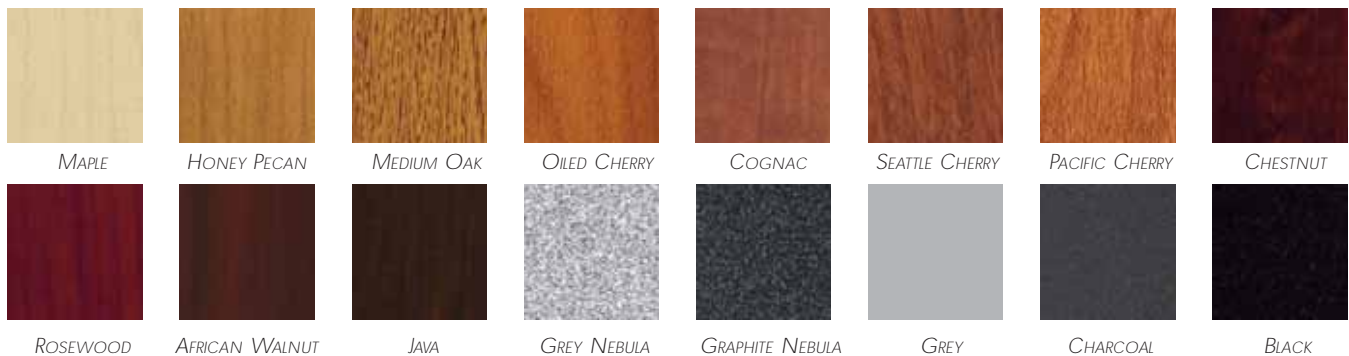

THE MAVERICK DESK COLLECTION

QuickShip

48 HOUR

QUICKSHIP | The Fastest Desk in the West!

To meet the ever-increasing demand for quick, reliable delivery of office furniture, we developed our QuickShip collection of Maverick Series components to make furniture available in 48 hours from the time your order by fax is entered. More than 100 components are available in 16 colors in your choice of single or combined colors. The QuickShip emblem  can be found in our literature to denote furniture available in 48 hours.

Available  upgrades and options include: Full modesty panels, full pedestals, grommets, handles, pedestal locks, face locks, center drawers and keyboard trays.

 MM11L

STANDARD AVAILABLE COLORS

Note: Colors shown will vary slightly from the actual laminate.