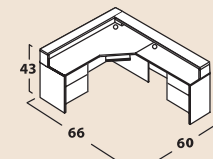

1. **MM24R**
2. 1 MMCD60 2L $655
   - 1 MMRA2036R $450
   - 1 MMRB60 $365
   - 1 MMRBR54R $310
   - 1 MM GR234 $45
   - **$1,825**