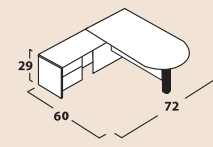

1. **MM9L**
2. 1 MMBD3060L $525
   - 1 MMRA2042L $460
   - **$985**