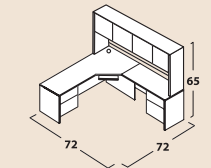

1. **MM16R**
2. 1 MMCD72 4L $685
   - 1 MMRA2436R $515
   - 1 MMH72WD $790
   - **$1,990**