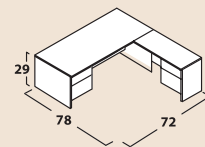

1. **MM8R**
2. 1 MMS3672L $665
   - 1 MMRA2442R $535
   - **$1,200**