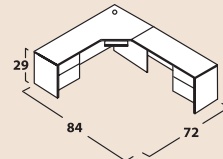

1. **MM15R**
2. 1 MMCD72 4L $685
   - 1 MMRA2448R $545
   - **$1,230**