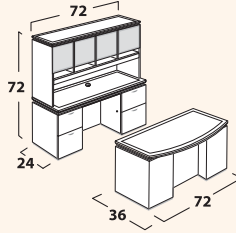

SR2

1 SRDF3672BB	$1,895
1 SRCE2472FF	$1,580
1 SRHD1672	$1,350
	$4,825