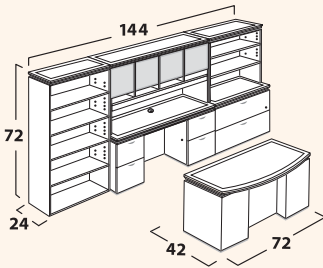

SR4

1 SRDF4272BB	$2,185
1 SRCE2472FF	$1,580
1 SRBC1572	$900
1 SRHD1672	$1,350
1 SRL22436L	$1,010
1 SRHB1542	$625
	$7,650