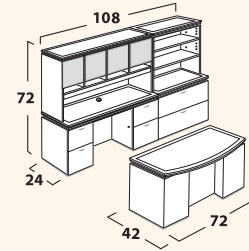

CONFIGURATIONS

Shown on front - SR8L in Java with optional frosted glass doors on hutch and optional frosted glass modesty panel.

SR1

1 SRDF3672BB	\$1,895
1 SRCE2472FF	\$1,580
	\$3,475

SR2

1 SRDF3672BB	\$1,895
1 SRCE2472FF	\$1,580
1 SRHD1672	\$1,350
	\$4,825