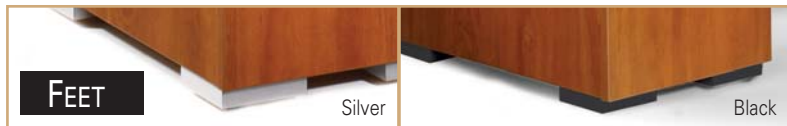

Frosted Glass

Brushed Aluminum

Pewter Brush

Grayte Textured

Pear Silver

Aluminum Dots

Matching or Contrasting Laminate

PLINTH BASES | Creatively engineered plinth bases available in two styles. Select from our full plinth base or accentuate your furniture design with our block plinth pedestal feet in your choice of black or silver.

FLOATING TOPS | Versatility is key. Choosing between black or silver color allows you to add your own design statement and coordinate with the plinth base.