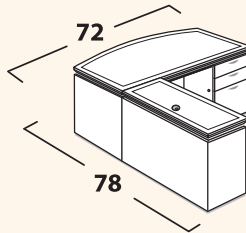

SR5L

1 SRDF3672XB	$1,650
1 SRRL2442BX	$1,070
	$2,720