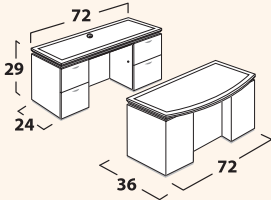

CONFIGURATIONS

Shown on front - SR8L in Java with optional frosted glass doors on hutch and optional frosted glass modesty panel.

SR1

1 SRDF3672BB	$1,895
1 SRCE2472FF	$1,580
	$3,475