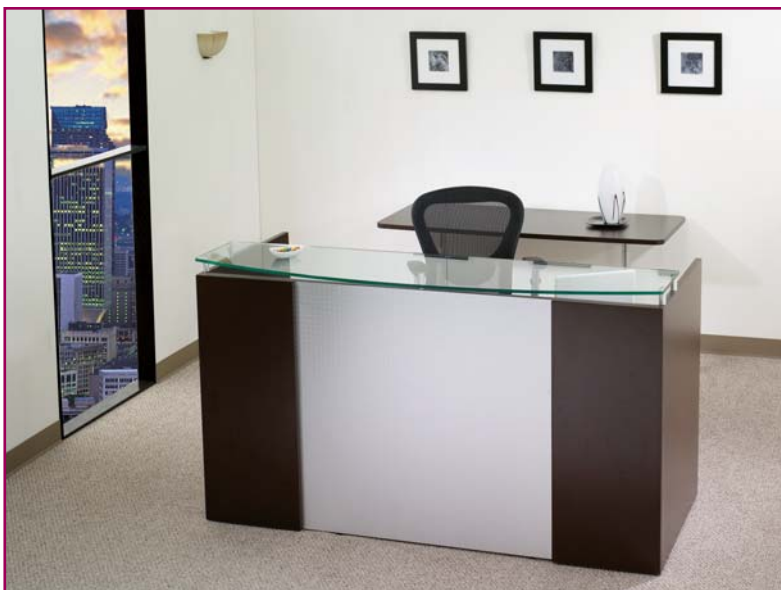

Reception Desk in Java with aluminum dot modesty

1. **DOUBLE-PEDESTAL RECEPTION DESK**
2. 1 NACAD3072