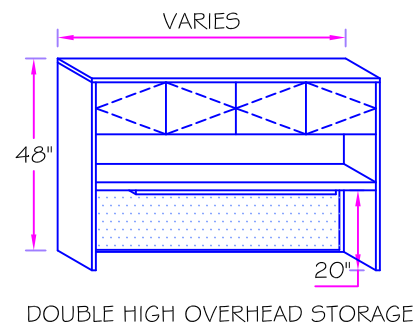

I 884 NEWS STAND

LEGEND

27 SIAK-E 27" SOFT TOUCH INSET ADJUSTABLE KEYBOARD
 W/ ELECTRICAL WIRE MANAGEMENT & GROMMET

LF-C30  30" WIDE PEDESTAL
 W/FILE, BOX,BOX,
 LATERAL FILE DRAWER

DHOH DOUBLE HIGH OVERHEAD STORAGE INCLUDING
 TASK LIGHTING & TACK BOARDS

 TOP GROMMET

 VERTICAL HALF MOON GROMMET

 COF ELECTRICAL SYSTEM

DOUBLE HIGH OVERHEAD STORAGE

CALIFORNIA
 OFFICE FURNITURE

NOTE: IF YOU HAVE RECEIVED THIS DRAWING VIA PDF FORMAT, FAX OR
 PHOTOCOPY IT MAY NOT BE TO SCALE

California Office Furniture recommends adherence to ADA codes; deviation from
 such codes are the sole responsibility of the end user.

SCALE: 1/4" = 1'-0"

DRAWN BY: SARAH REYES