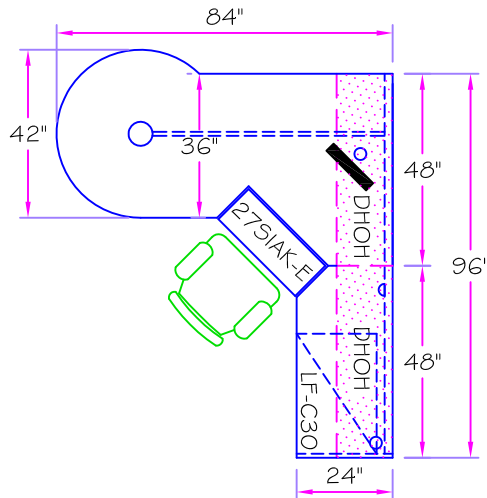

CREATIVE OFFICE FURNITURE
P-TOP L-SHAPE DESK
 LIST PRICE: \$5,786.00
 CLEARANCE PRICE: \$2,893.00

FINISHES:

LPL- CHARCOAL

PVC- BLACK

HPL- FORMICA:

METAL SKY #6923-58

TACKBOARDS:

STREETWISE 272 I

I 884 NEWS STAND

LEGEND

27 SIAK-E 27" SOFT TOUCH INSET ADJUSTABLE KEYBOARD
 W/ ELECTRICAL WIRE MANAGEMENT & GROMMET

LF-C30  30" WIDE PEDESTAL
 W/FILE, BOX,BOX,
 LATERAL FILE DRAWER

DHOH DOUBLE HIGH OVERHEAD STORAGE INCLUDING
 TASK LIGHTING & TACK BOARDS

California Office Furniture recommends adherence to ADA codes; deviation from
 such codes are the sole responsibility of the end user.

SCALE: 1/4" = 1'-0"

DRAWN BY: SARAH REYES