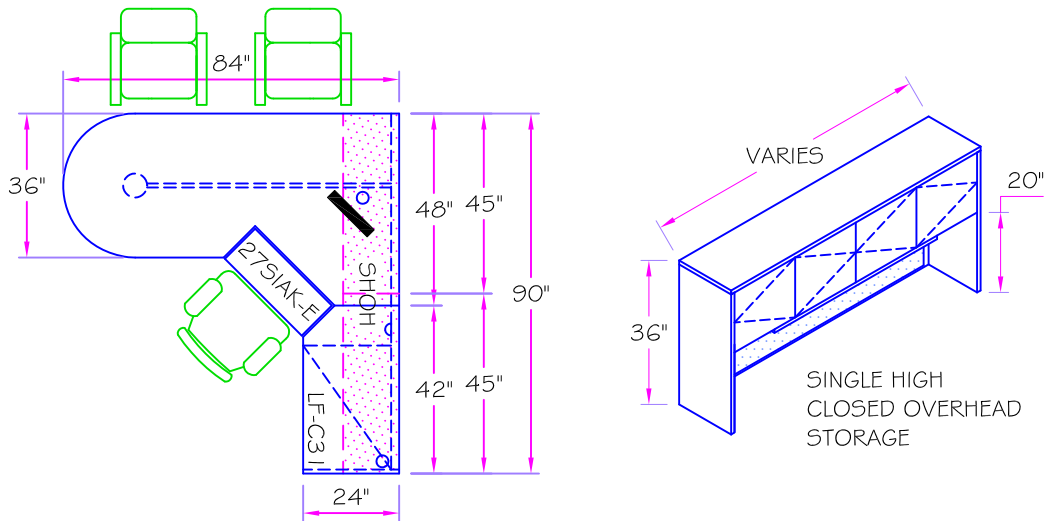

CREATIVE OFFICE FURNITURE
BULLET TOP L-SHAPE DESK

LIST PRICE: \$4,300.00
 CLEARANCE PRICE: \$2,150.00

FINISHES:

TOPS: FORMICA-MADRAS INDIAN SLATE #3688-58
 CASES: WILSONART-WILD CHERRY #7054-60
 EDGE: 3MM PVC EDGE IN WILD CHERRY

LEGEND	
27 SIAK-E	27" SOFT TOUCH INSET ADJUSTABLE KEYBOARD W/ ELECTRICAL WIRE MANAGEMENT & GROMMET
LF-C31	 31" WIDE PEDESTAL W/FILE, BOX,BOX, LATERAL FILE DRAWER
SHOH	CLOSED SINGLE HIGH OVERHEAD STORAGE INCLUDING TASK LIGHTING & TACK BOARDS
○	TOP GROMMET
∅	VERTICAL HALF MOON GROMMET
—	COF ELECTRICAL SYSTEM

SCALE: 1/4" = 1'-0"

DRAWN BY: SARAH REYES